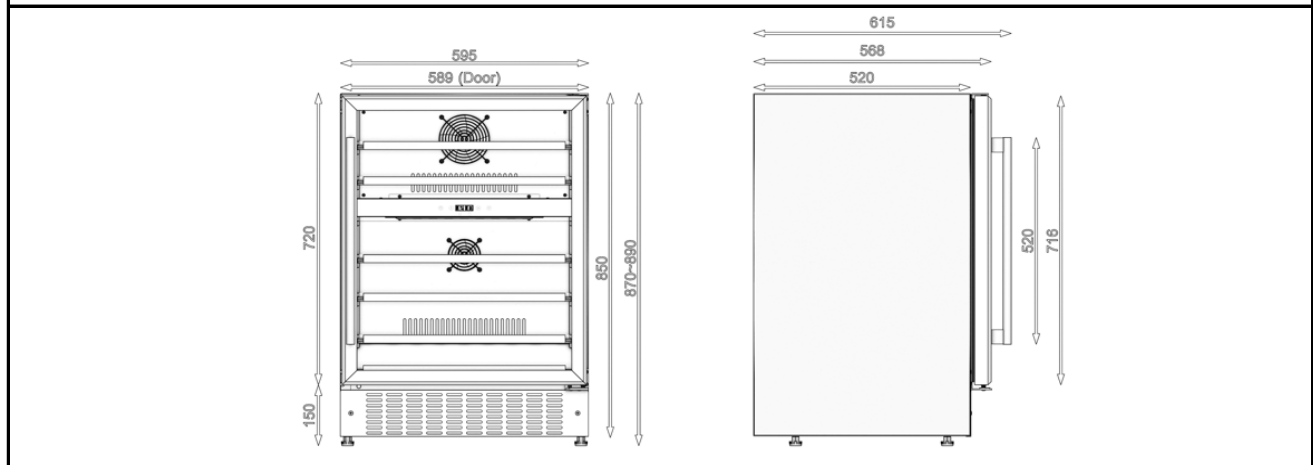

# Appliance Data Sheet

<b>Product Type</b>	<b>Wine Cooler</b>
<b>Product Code</b>	<b>WRWC60SS</b>
	<b>Product Description</b>
	60cm Dual Zone Wine Cooler
	

## Features / Specification

Barcode	8422248615174
Colour	Stainless Steel
Wine Cooler Width	600mm
Bottle Capacity	46
Auto Defrost	Yes
Internal Light	LED Interior Light
LED Display	Yes
Controls	Touch LED Control
Noise Level	44dB
Adjustable Digital Thermostat	Yes
Temperature Range °C	5-22°C
Cooling System	Compressor Technology
Maximum Load	1.2A
Adjustable Feet	Yes
Shelf Type	Wooden Shelves

## Dimensions & Technical Information

Product Dimensions width x depth x height	595x570x870 mm
Packed Dimensions width x depth x height	660x625x930 mm
Product Weight (kg)	50kg Packed / 45kg Unpacked